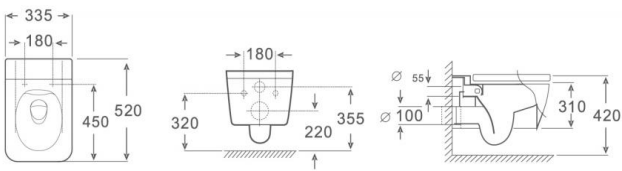

Size: 520x360x310mm
P-trap: 180mm Roughing-in

Model: MD1610
wall hung toilet

Size: 520x335x310mm
P-trap: 180mm Roughing-in

Model: MD1296
wall hung toilet

Size: 505x360x305mm
P-trap: 180mm Roughing-in

Washdown one piece toilet

Flush: Save water (dual flush)
Flush: Washdown flushing

Model: MC1415
wall hung toilet

Size: 490x360x375mm
P-trap: 180mm Roughing-in

Model: MC1417
wall hung toilet

Size: 530x380x350mm
P-trap: 180mm Roughing-in

Model: MC1420
wall hung toilet

Size: 490x355x370mm
P-trap: 180mm Roughing-in

Model: MC1422
wall hung toilet

Size: 520x350x365mm
P-trap: 180mm Roughing-in

Wall hung toilet

Model: MD1213
 wall hung toilet
 (Washdown)
 Size: 570x350x330mm
 P-trap: 180mm Roughing-in

Model: MD1239
 wall hung toilet
 (Washdown)
 Size: 590x340x405mm
 P-trap: 180mm Roughing-in

Model: MD1249
 wall hung toilet
 (Washdown)
 Size: 510x350x300mm
 P-trap: 180mm Roughing-in

Model: MD1278
 wall hung toilet
 (Tornado)
 Size: 530x360x310mm
 P-trap: 180mm Roughing-in