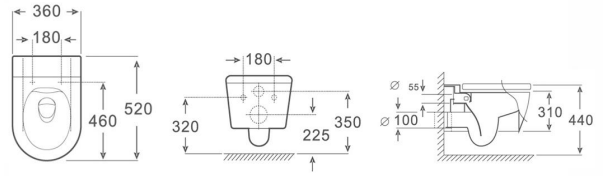

Flush: create powerful flow, better flushing performance but less water
Advantage: Eady for clean

Model: MD1277
wall hung toilet

Size: 520x360x310mm
P-trap: 180mm Roughing-in

Model: MD1277-MB
wall hung toilet

Size: 520x360x310mm
P-trap: 180mm Roughing-in

Model: MD1610
wall hung toilet

Size: 520x335x310mm
P-trap: 180mm Roughing-in

Model: MD1296
wall hung toilet

Size: 505x360x305mm
P-trap: 180mm Roughing-in

Washdown one piece toilet

Flush: Save water (dual flush)
Flush: Washdown flushing

Model: MC1415
wall hung toilet

Size: 490x360x375mm
P-trap: 180mm Roughing-in

Model: MC1417
wall hung toilet

Size: 530x380x350mm
P-trap: 180mm Roughing-in

Model: MD1239
 wall hung toilet
 (Washdown)
 Size: 590x340x405mm
 P-trap: 180mm Roughing-in

Model: MD1249
 wall hung toilet
 (Washdown)
 Size: 510x350x300mm
 P-trap: 180mm Roughing-in

Model: MD1278
 wall hung toilet
 (Tornado)
 Size: 530x360x310mm
 P-trap: 180mm Roughing-in