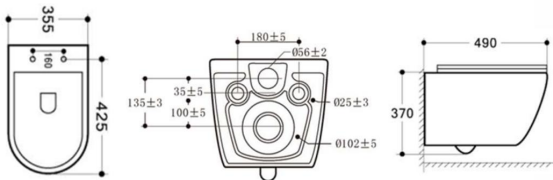

Size: 520x360x310mm
P-trap: 180mm Roughing-in

Model: MD1610
wall hung toilet

Size: 520x335x310mm
P-trap: 180mm Roughing-in

Model: MD1296
wall hung toilet

Size: 505x360x305mm
P-trap: 180mm Roughing-in

Washdown one piece toilet

Flush: Save water (dual flush)
Flush: Washdown flushing

Model: MC1415
wall hung toilet

Size: 490x360x375mm
P-trap: 180mm Roughing-in

Model: MC1417
wall hung toilet

Size: 530x380x350mm
P-trap: 180mm Roughing-in

Model: MC1420
wall hung toilet

Size: 490x355x370mm
P-trap: 180mm Roughing-in

Model: MC1422
wall hung toilet

Size: 520x350x365mm
P-trap: 180mm Roughing-in

Wall hung toilet

Model: MD1213
 wall hung toilet
 (Washdown)
 Size: 570x350x330mm
 P-trap: 180mm Roughing-in

Model: MD1239
 wall hung toilet
 (Washdown)
 Size: 590x340x405mm
 P-trap: 180mm Roughing-in

Model: MD1249
 wall hung toilet
 (Washdown)
 Size: 510x350x300mm
 P-trap: 180mm Roughing-in

Model: MD1278
 wall hung toilet
 (Tornado)
 Size: 530x360x310mm
 P-trap: 180mm Roughing-in