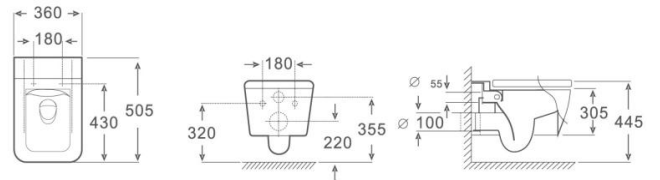

Size: 520x360x310mm
P-trap: 180mm Roughing-in

Model: MD1610
wall hung toilet

Size: 520x335x310mm
P-trap: 180mm Roughing-in

Model: MD1296
wall hung toilet

Size: 505x360x305mm
P-trap: 180mm Roughing-in

Washdown one piece toilet

Flush: Save water (dual flush)
Flush: Washdown flushing

Model: MC1415
wall hung toilet

Size: 490x360x375mm
P-trap: 180mm Roughing-in

Model: MC1417
wall hung toilet

Size: 530x380x350mm
P-trap: 180mm Roughing-in

Model: MC1420
wall hung toilet

Size: 490x355x370mm
P-trap: 180mm Roughing-in

Model: MC1422
wall hung toilet

Size: 520x350x365mm
P-trap: 180mm Roughing-in

Wall hung toilet

Model: MD1213
 wall hung toilet
 (Washdown)
 Size: 570x350x330mm
 P-trap: 180mm Roughing-in

Model: MD1239
 wall hung toilet
 (Washdown)
 Size: 590x340x405mm
 P-trap: 180mm Roughing-in

Model: MD1249
 wall hung toilet
 (Washdown)
 Size: 510x350x300mm
 P-trap: 180mm Roughing-in

Model: MD1278
 wall hung toilet
 (Tornado)
 Size: 530x360x310mm
 P-trap: 180mm Roughing-in