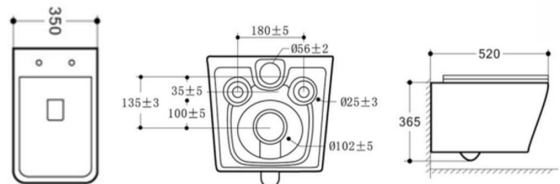

Size: 520x360x310mm
P-trap: 180mm Roughing-in

Model: MD1610
wall hung toilet

Size: 520x335x310mm
P-trap: 180mm Roughing-in

Model: MD1296
wall hung toilet

Size: 505x360x305mm
P-trap: 180mm Roughing-in

Washdown one piece toilet

Flush: Save water (dual flush)
Flush: Washdown flushing

Model: MC1415
wall hung toilet

Size: 490x360x375mm
P-trap: 180mm Roughing-in

Model: MC1417
wall hung toilet

Size: 530x380x350mm
P-trap: 180mm Roughing-in

Model: MC1420
wall hung toilet

Size: 490x355x370mm
P-trap: 180mm Roughing-in

Model: MC1422
wall hung toilet

Size: 520x350x365mm
P-trap: 180mm Roughing-in

Wall hung toilet

Model: MD1213
 wall hung toilet
 (Washdown)
 Size: 570x350x330mm
 P-trap: 180mm Roughing-in

Model: MD1239
 wall hung toilet
 (Washdown)
 Size: 590x340x405mm
 P-trap: 180mm Roughing-in

Model: MD1249
 wall hung toilet
 (Washdown)
 Size: 510x350x300mm
 P-trap: 180mm Roughing-in

Model: MD1278
 wall hung toilet
 (Tornado)
 Size: 530x360x310mm
 P-trap: 180mm Roughing-in