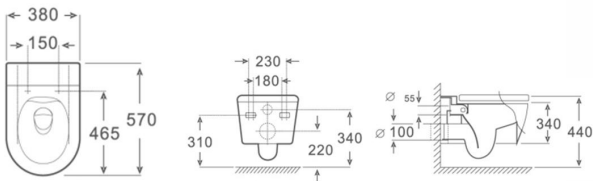

Model: MD1606
wall hung toilet

Size: 490x360x310mm
P-trap: 180mm Roughing-in