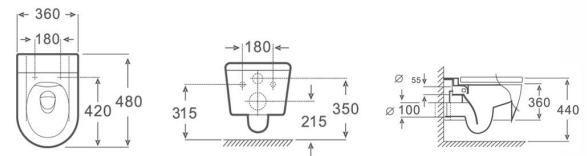

Size: 570x360x340mm
P-trap: 180mm Roughing-in

Model: MD1606
wall hung toilet

Size: 490x360x310mm
P-trap: 180mm Roughing-in

Model: MD1607
wall hung toilet

Size: 480x360x360mm
P-trap: 180mm Roughing-in

Rimless wall hung toilet

Flush: create powerful flow, better flushing performance but less water
Advantage: Eady for clean

Model: MD1277
wall hung toilet

Size: 520x360x310mm
P-trap: 180mm Roughing-in

Model: MD1277-MB
wall hung toilet

Size: 520x360x310mm
P-trap: 180mm Roughing-in

Model: MD1610
wall hung toilet

Size: 520x335x310mm
P-trap: 180mm Roughing-in

Model: MD1296
wall hung toilet

Size: 505x360x305mm
P-trap: 180mm Roughing-in

Washdown one piece toilet

Flush: Save water (dual flush)
Flush: Washdown flushing

Model: MC1415
wall hung toilet

Size: 490x360x375mm
P-trap: 180mm Roughing-in

Model: MC1417
wall hung toilet

Size: 530x380x350mm
P-trap: 180mm Roughing-in