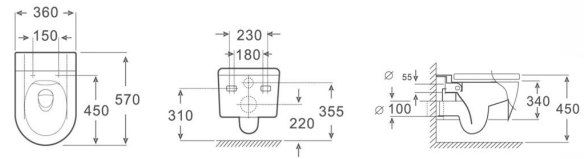

Model: MD1606
wall hung toilet

Size: 490x360x310mm
P-trap: 180mm Roughing-in