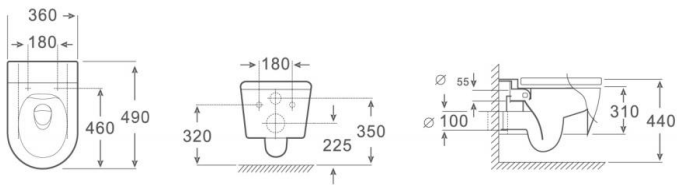

Size: 570x360x340mm
P-trap: 180mm Roughing-in

Model: MD1606
wall hung toilet

Size: 490x360x310mm
P-trap: 180mm Roughing-in

Model: MD1607
wall hung toilet

Size: 480x360x360mm
P-trap: 180mm Roughing-in

Rimless wall hung toilet

Flush: create powerful flow, better flushing performance but less water
Advantage: Eady for clean

Model: MD1277
wall hung toilet

Size: 520x360x310mm
P-trap: 180mm Roughing-in

Model: MD1277-MB
wall hung toilet

Size: 520x360x310mm
P-trap: 180mm Roughing-in

Model: MD1610
wall hung toilet

Size: 520x335x310mm
P-trap: 180mm Roughing-in

Model: MD1296
wall hung toilet

Size: 505x360x305mm
P-trap: 180mm Roughing-in

Washdown one piece toilet

Flush: Save water (dual flush)
Flush: Washdown flushing

Model: MC1415
wall hung toilet

Size: 490x360x375mm
P-trap: 180mm Roughing-in

Model: MC1417
wall hung toilet

Size: 530x380x350mm
P-trap: 180mm Roughing-in