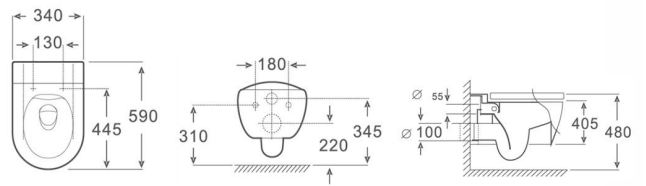

Size: 520x360x310mm
P-trap: 180mm Roughing-in

Model: MD1610
wall hung toilet

Size: 520x335x310mm
P-trap: 180mm Roughing-in

Model: MD1296
wall hung toilet

Size: 505x360x305mm
P-trap: 180mm Roughing-in

Washdown one piece toilet

Flush: Save water (dual flush)
Flush: Washdown flushing

Model: MC1415
wall hung toilet

Size: 490x360x375mm
P-trap: 180mm Roughing-in

Model: MC1417
wall hung toilet

Size: 530x380x350mm
P-trap: 180mm Roughing-in

Model: MC1420
wall hung toilet

Size: 490x355x370mm
P-trap: 180mm Roughing-in

Model: MC1422
wall hung toilet

Size: 520x350x365mm
P-trap: 180mm Roughing-in

Wall hung toilet

Model: MD1213
 wall hung toilet
 (Washdown)
 Size: 570x350x330mm
 P-trap: 180mm Roughing-in

Model: MD1239
 wall hung toilet
 (Washdown)
 Size: 590x340x405mm
 P-trap: 180mm Roughing-in

Model: MD1249
 wall hung toilet
 (Washdown)
 Size: 510x350x300mm
 P-trap: 180mm Roughing-in

Model: MD1278
 wall hung toilet
 (Tornado)
 Size: 530x360x310mm
 P-trap: 180mm Roughing-in