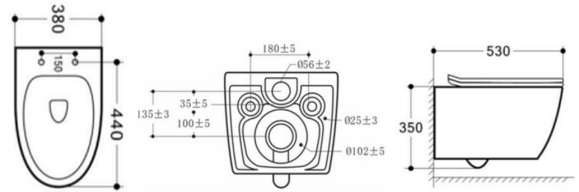

Size: 520x360x310mm
P-trap: 180mm Roughing-in

Model: MD1610
wall hung toilet

Size: 520x335x310mm
P-trap: 180mm Roughing-in

Model: MD1296
wall hung toilet

Size: 505x360x305mm
P-trap: 180mm Roughing-in

Washdown one piece toilet

Flush: Save water (dual flush)
Flush: Washdown flushing

Model: MC1415
wall hung toilet

Size: 490x360x375mm
P-trap: 180mm Roughing-in

Model: MC1417
wall hung toilet

Size: 530x380x350mm
P-trap: 180mm Roughing-in

Model: MC1420
wall hung toilet

Size: 490x355x370mm
P-trap: 180mm Roughing-in

Model: MC1422
wall hung toilet

Size: 520x350x365mm
P-trap: 180mm Roughing-in

Wall hung toilet

Model: MD1213
 wall hung toilet
 (Washdown)
 Size: 570x350x330mm
 P-trap: 180mm Roughing-in

Model: MD1239
 wall hung toilet
 (Washdown)
 Size: 590x340x405mm
 P-trap: 180mm Roughing-in

Model: MD1249
 wall hung toilet
 (Washdown)
 Size: 510x350x300mm
 P-trap: 180mm Roughing-in

Model: MD1278
 wall hung toilet
 (Tornado)
 Size: 530x360x310mm
 P-trap: 180mm Roughing-in