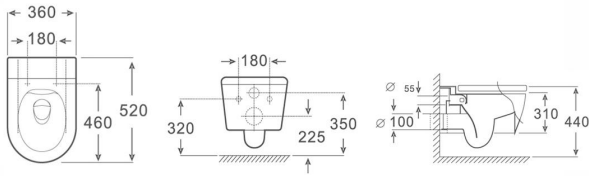

Flush: create powerful flow, better flushing performance but less water
Advantage: Eady for clean

Model: MD1277
wall hung toilet

Size: 520x360x310mm
P-trap: 180mm Roughing-in

Model: MD1277-MB
wall hung toilet

Size: 520x360x310mm
P-trap: 180mm Roughing-in

Model: MD1610
wall hung toilet

Size: 520x335x310mm
P-trap: 180mm Roughing-in

Model: MD1296
wall hung toilet

Size: 505x360x305mm
P-trap: 180mm Roughing-in

Washdown one piece toilet

Flush: Save water (dual flush)
Flush: Washdown flushing

Model: MC1415
wall hung toilet

Size: 490x360x375mm
P-trap: 180mm Roughing-in

Model: MC1417
wall hung toilet

Size: 530x380x350mm
P-trap: 180mm Roughing-in

Model: MD1239
 wall hung toilet
 (Washdown)
 Size: 590x340x405mm
 P-trap: 180mm Roughing-in

Model: MD1249
 wall hung toilet
 (Washdown)
 Size: 510x350x300mm
 P-trap: 180mm Roughing-in

Model: MD1278
 wall hung toilet
 (Tornado)
 Size: 530x360x310mm
 P-trap: 180mm Roughing-in