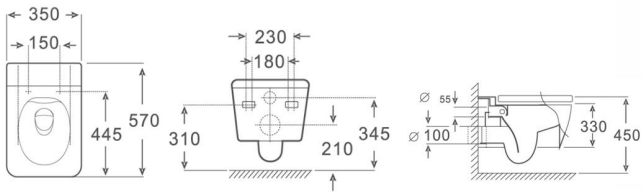

Size: 520x360x310mm
P-trap: 180mm Roughing-in

Model: MD1610
wall hung toilet

Size: 520x335x310mm
P-trap: 180mm Roughing-in

Model: MD1296
wall hung toilet

Size: 505x360x305mm
P-trap: 180mm Roughing-in

Washdown one piece toilet

Flush: Save water (dual flush)
Flush: Washdown flushing

Model: MC1415
wall hung toilet

Size: 490x360x375mm
P-trap: 180mm Roughing-in

Model: MC1417
wall hung toilet

Size: 530x380x350mm
P-trap: 180mm Roughing-in

Model: MC1420
wall hung toilet

Size: 490x355x370mm
P-trap: 180mm Roughing-in

Model: MC1422
wall hung toilet

Size: 520x350x365mm
P-trap: 180mm Roughing-in

Wall hung toilet

Model: MD1213
 wall hung toilet
 (Washdown)
 Size: 570x350x330mm
 P-trap: 180mm Roughing-in

Model: MD1239
 wall hung toilet
 (Washdown)
 Size: 590x340x405mm
 P-trap: 180mm Roughing-in

Model: MD1249
 wall hung toilet
 (Washdown)
 Size: 510x350x300mm
 P-trap: 180mm Roughing-in

Model: MD1278
 wall hung toilet
 (Tornado)
 Size: 530x360x310mm
 P-trap: 180mm Roughing-in