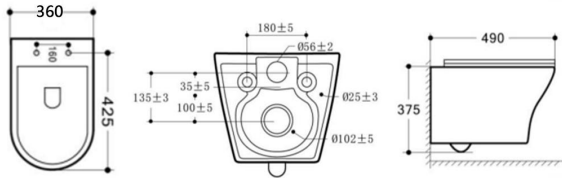

Size: 520x360x310mm
P-trap: 180mm Roughing-in

Model: MD1610
wall hung toilet

Size: 520x335x310mm
P-trap: 180mm Roughing-in

Model: MD1296
wall hung toilet

Size: 505x360x305mm
P-trap: 180mm Roughing-in

Washdown one piece toilet

Flush: Save water (dual flush)
Flush: Washdown flushing

Model: MC1415
wall hung toilet

Size: 490x360x375mm
P-trap: 180mm Roughing-in

Model: MC1417
wall hung toilet

Size: 530x380x350mm
P-trap: 180mm Roughing-in

Model: MC1420
wall hung toilet

Size: 490x355x370mm
P-trap: 180mm Roughing-in

Model: MC1422
wall hung toilet

Size: 520x350x365mm
P-trap: 180mm Roughing-in

Wall hung toilet

Model: MD1213
 wall hung toilet
 (Washdown)
 Size: 570x350x330mm
 P-trap: 180mm Roughing-in

Model: MD1239
 wall hung toilet
 (Washdown)
 Size: 590x340x405mm
 P-trap: 180mm Roughing-in

Model: MD1249
 wall hung toilet
 (Washdown)
 Size: 510x350x300mm
 P-trap: 180mm Roughing-in

Model: MD1278
 wall hung toilet
 (Tornado)
 Size: 530x360x310mm
 P-trap: 180mm Roughing-in